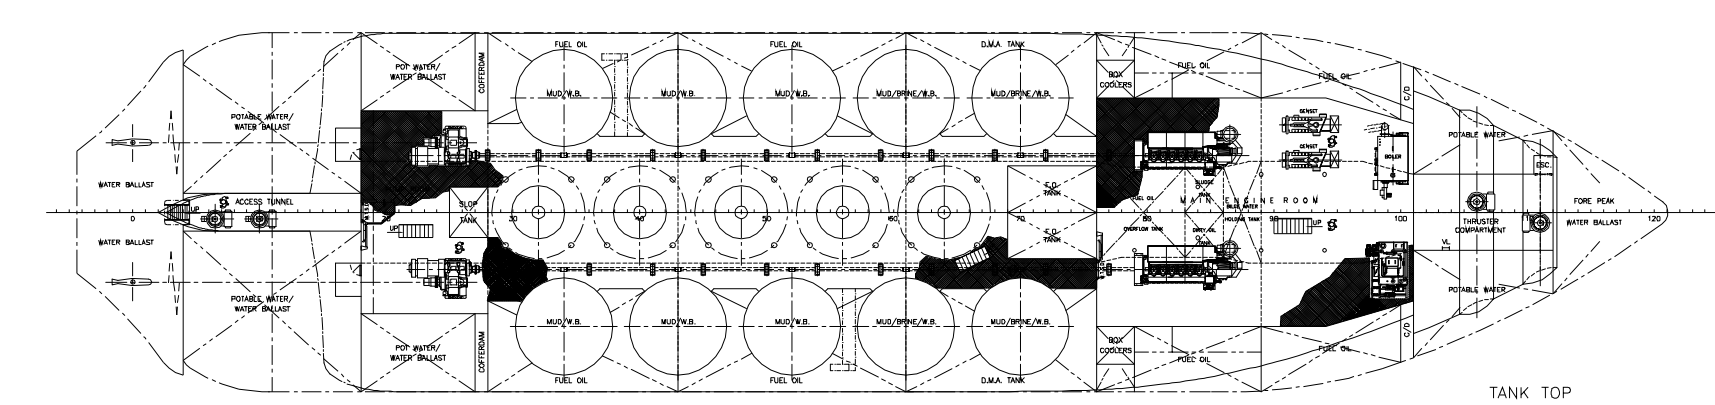

GENERAL PARTICULARS

LENGTH O.A. 78.20M
LENGTH B.P. 72.60M
BREADTH M.L.D. 17.00M
DEPTH M.L.D. 7.20M
DRAUGHT 5.00M