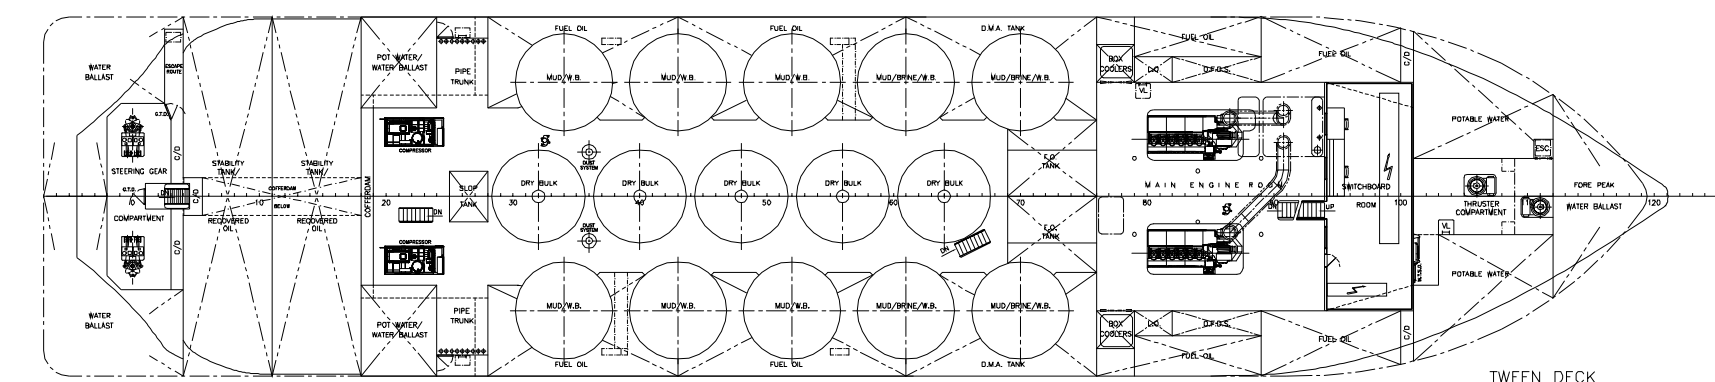

GENERAL PARTICULARS

LENGTH O.A. 78.20M
LENGTH B.P. 72.60M
BREADTH M.L.D. 17.00M
DEPTH M.L.D. 7.20M
DRAUGHT 5.00M