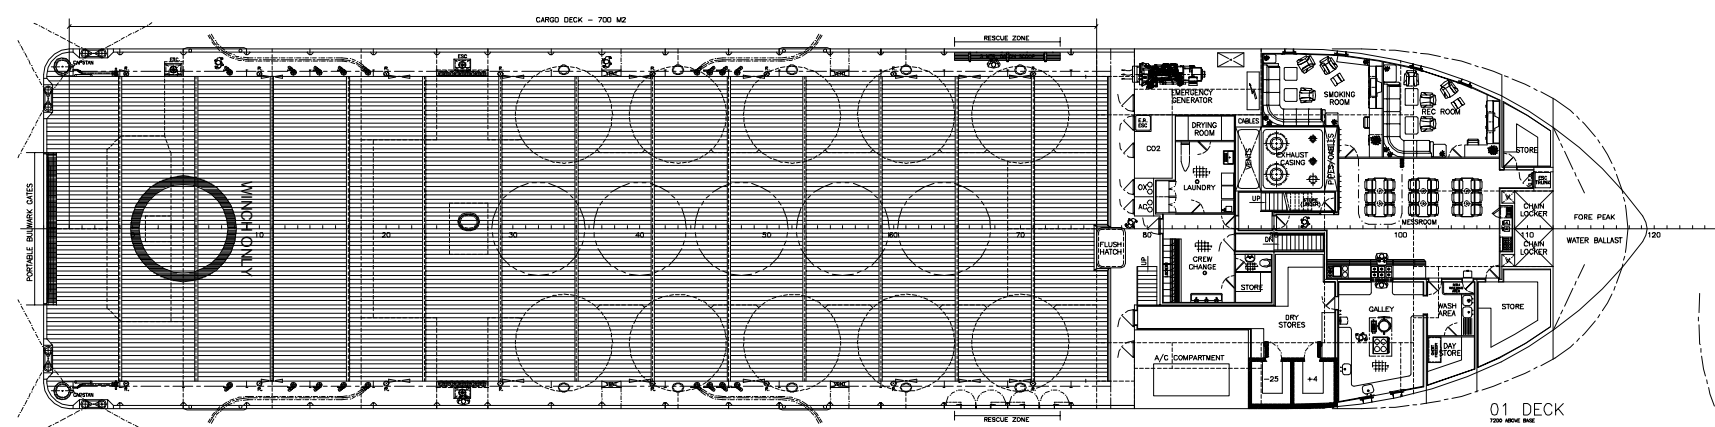

GENERAL PARTICULARS

LENGTH O.A. 78.20M
LENGTH B.P. 72.60M
BREADTH M.L.D. 17.00M
DEPTH M.L.D. 7.20M
DRAUGHT 5.00M