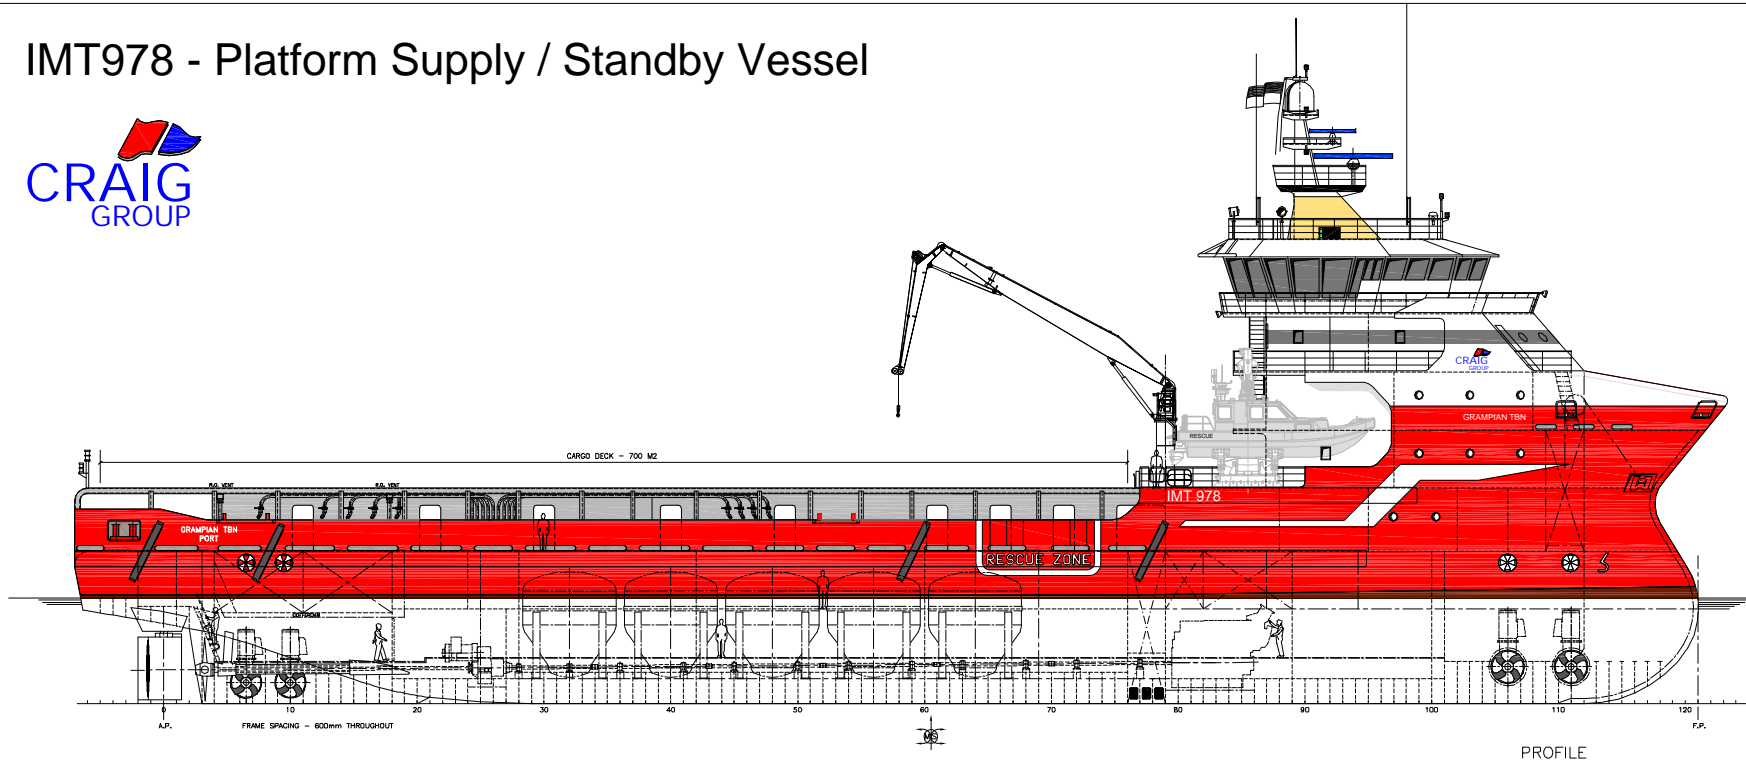

IMT978 - Platform Supply / Standby Vessel

- BRIDGE TOP
  1180 ABOVE BAE
- BRIDGE DECK
  1040 ABOVE BAE
- 04 DECK
  1010 ABOVE BAE
- 03 DECK
  1000 ABOVE BAE
- 02 DECK
  1000 ABOVE BAE
- 01 DECK
  1000 ABOVE BAE
- TWEEN DECK
  900 ABOVE BAE