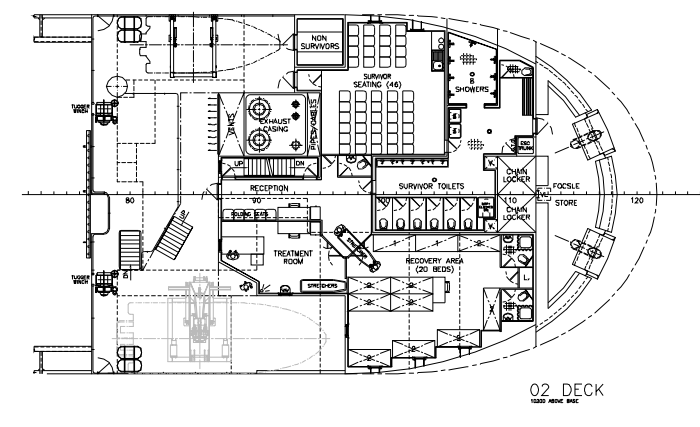

GENERAL PARTICULARS

LENGTH O.A. 78.20M
LENGTH B.P. 72.60M
BREADTH M.L.D. 17.00M
DEPTH M.L.D. 7.20M
DRAUGHT 5.00M