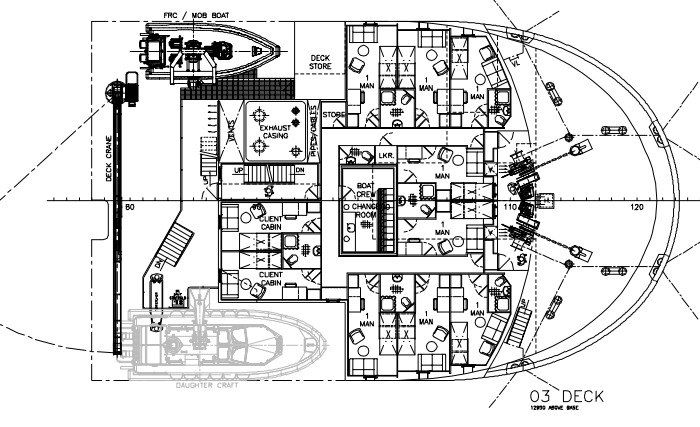

GENERAL PARTICULARS

LENGTH O.A. 78.20M
LENGTH B.P. 72.60M
BREADTH M.L.D. 17.00M
DEPTH M.L.D. 7.20M
DRAUGHT 5.00M